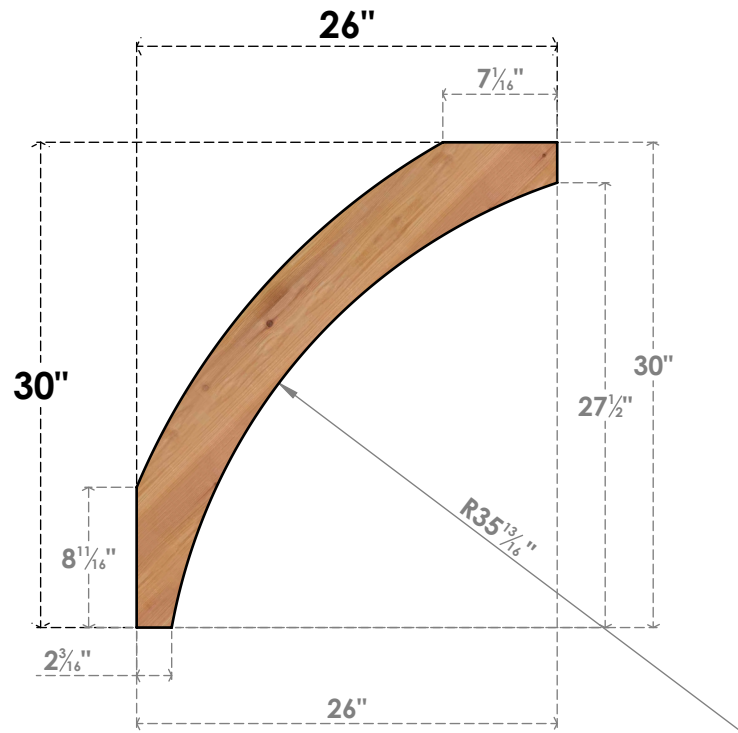

BRC04X26X30THR00SWR

3 1/2"W X 26"D X 30"H THORTON SMOOTH BRACE, WESTERN RED CEDAR

SIDE

FRONT

EKENA MILLWORK
 2300 WEST MAIN ST.
 CLARKSVILLE, TX 75426
 TOLL FREE: 866-607-0453
 WWW.EKENAMILLWORK.COM

NOTES

1. INSTALLATION TO BE COMPLETED IN ACCORDANCE WITH MANUFACTURER'S SPECIFICATIONS.
2. DRAWING MAY NOT BE TO SCALE
3. THIS DRAWING IS INTENDED FOR DESIGN AND PLANNING PURPOSES ONLY.
4. ALL INFORMATION CONTAINED HEREIN WAS CURRENT AT THE TIME OF DEVELOPMENT BUT MUST BE REVIEWED AND APPROVED BY THE PRODUCT MANUFACTURER TO BE CONSIDERED ACCURATE.
5. PRODUCTS ARE NOT KILN DRIED. THIS ITEM IS UNIQUE AND WILL CONTAIN THE NATURAL VARIATIONS THAT THE WOOD SPECIES OFFERS. THIS MAY RESULT IN VARIATIONS UP TO 1/4"