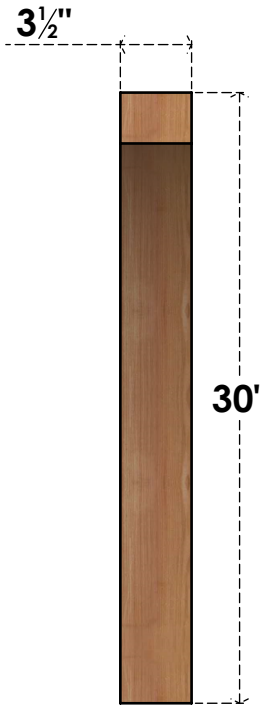

BRC04X26X30THR00SWR

3 1/2"W X 26"D X 30"H THORTON SMOOTH BRACE, WESTERN RED CEDAR

SIDE

FRONT

EKENA MILLWORK
 2300 WEST MAIN ST.
 CLARKSVILLE, TX 75426
 TOLL FREE: 866-607-0453
 WWW.EKENAMILLWORK.COM

NOTES

1. INSTALLATION TO BE COMPLETED IN ACCORDANCE WITH MANUFACTURER'S SPECIFICATIONS.
2. DRAWING MAY NOT BE TO SCALE
3. THIS DRAWING IS INTENDED FOR DESIGN AND PLANNING PURPOSES ONLY.
4. ALL INFORMATION CONTAINED HEREIN WAS CURRENT AT THE TIME OF DEVELOPMENT BUT MUST BE REVIEWED AND APPROVED BY THE PRODUCT MANUFACTURER TO BE CONSIDERED ACCURATE.
5. PRODUCTS ARE NOT KILN DRIED. THIS ITEM IS UNIQUE AND WILL CONTAIN THE NATURAL VARIATIONS THAT THE WOOD SPECIES OFFERS. THIS MAY RESULT IN VARIATIONS UP TO 1/4"